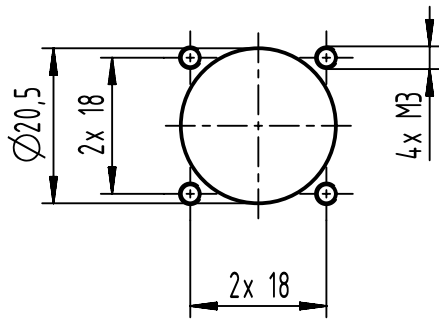

Screw M3 ISO 7380-2 not included

Pannel cut out

	All rights reserved Department EL PD	All Dimensions in mm Original Size DIN A4	Scale 1:1	Free size tol.	Ref.	
		HARTING D-32339 Espelkamp	Created by SHENGJ	Inspected by WANGSTE	Standardisation ROEBEN	Date 2022-09-20
Title Han® S 120 HBM w. MC M6 red UP					Doc-Key / ECM-Nr. 100984397/UGD/000/B 500000225710	
Type TB				Number 09 93 001 1322	Rev. B	Page 1/1