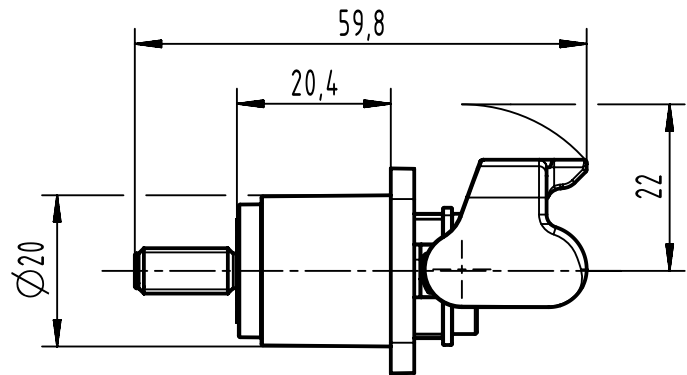

Screw M3 ISO 7380-2 not included

Pannel cut out

	All rights reserved Department EL PD	All Dimensions in mm Original Size DIN A4	Scale 1:1	Free size tol.	Ref.	
		HARTING D-32339 Espelkamp	Created by SHENGJ	Inspected by WANGSTE	Standardisation ROEBEN	Date 2022-09-20
Title Han® S 120 HBM w. MC M6 red UP					Doc-Key / ECM-Nr. 100984397/UGD/000/B 500000225710	
Type TB				Number 09 93 001 1322	Rev. B	Page 1/1