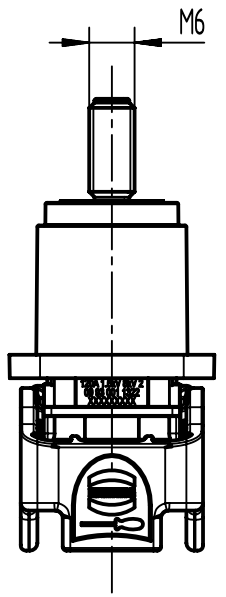

Screw M3 ISO 7380-2 not included

Pannel cut out

	All rights reserved Department EL PD	All Dimensions in mm Original Size DIN A4	Scale 1:1	Free size tol.	Ref.	
		HARTING D-32339 Espelkamp	Created by SHENGJ	Inspected by WANGSTE	Standardisation ROEBEN	Date 2022-09-20
Title Han® S 120 HBM w. MC M6 red UP					Doc-Key / ECM-Nr. 100984397/UGD/000/B 500000225710	
Type TB				Number 09 93 001 1322	Rev. B	Page 1/1